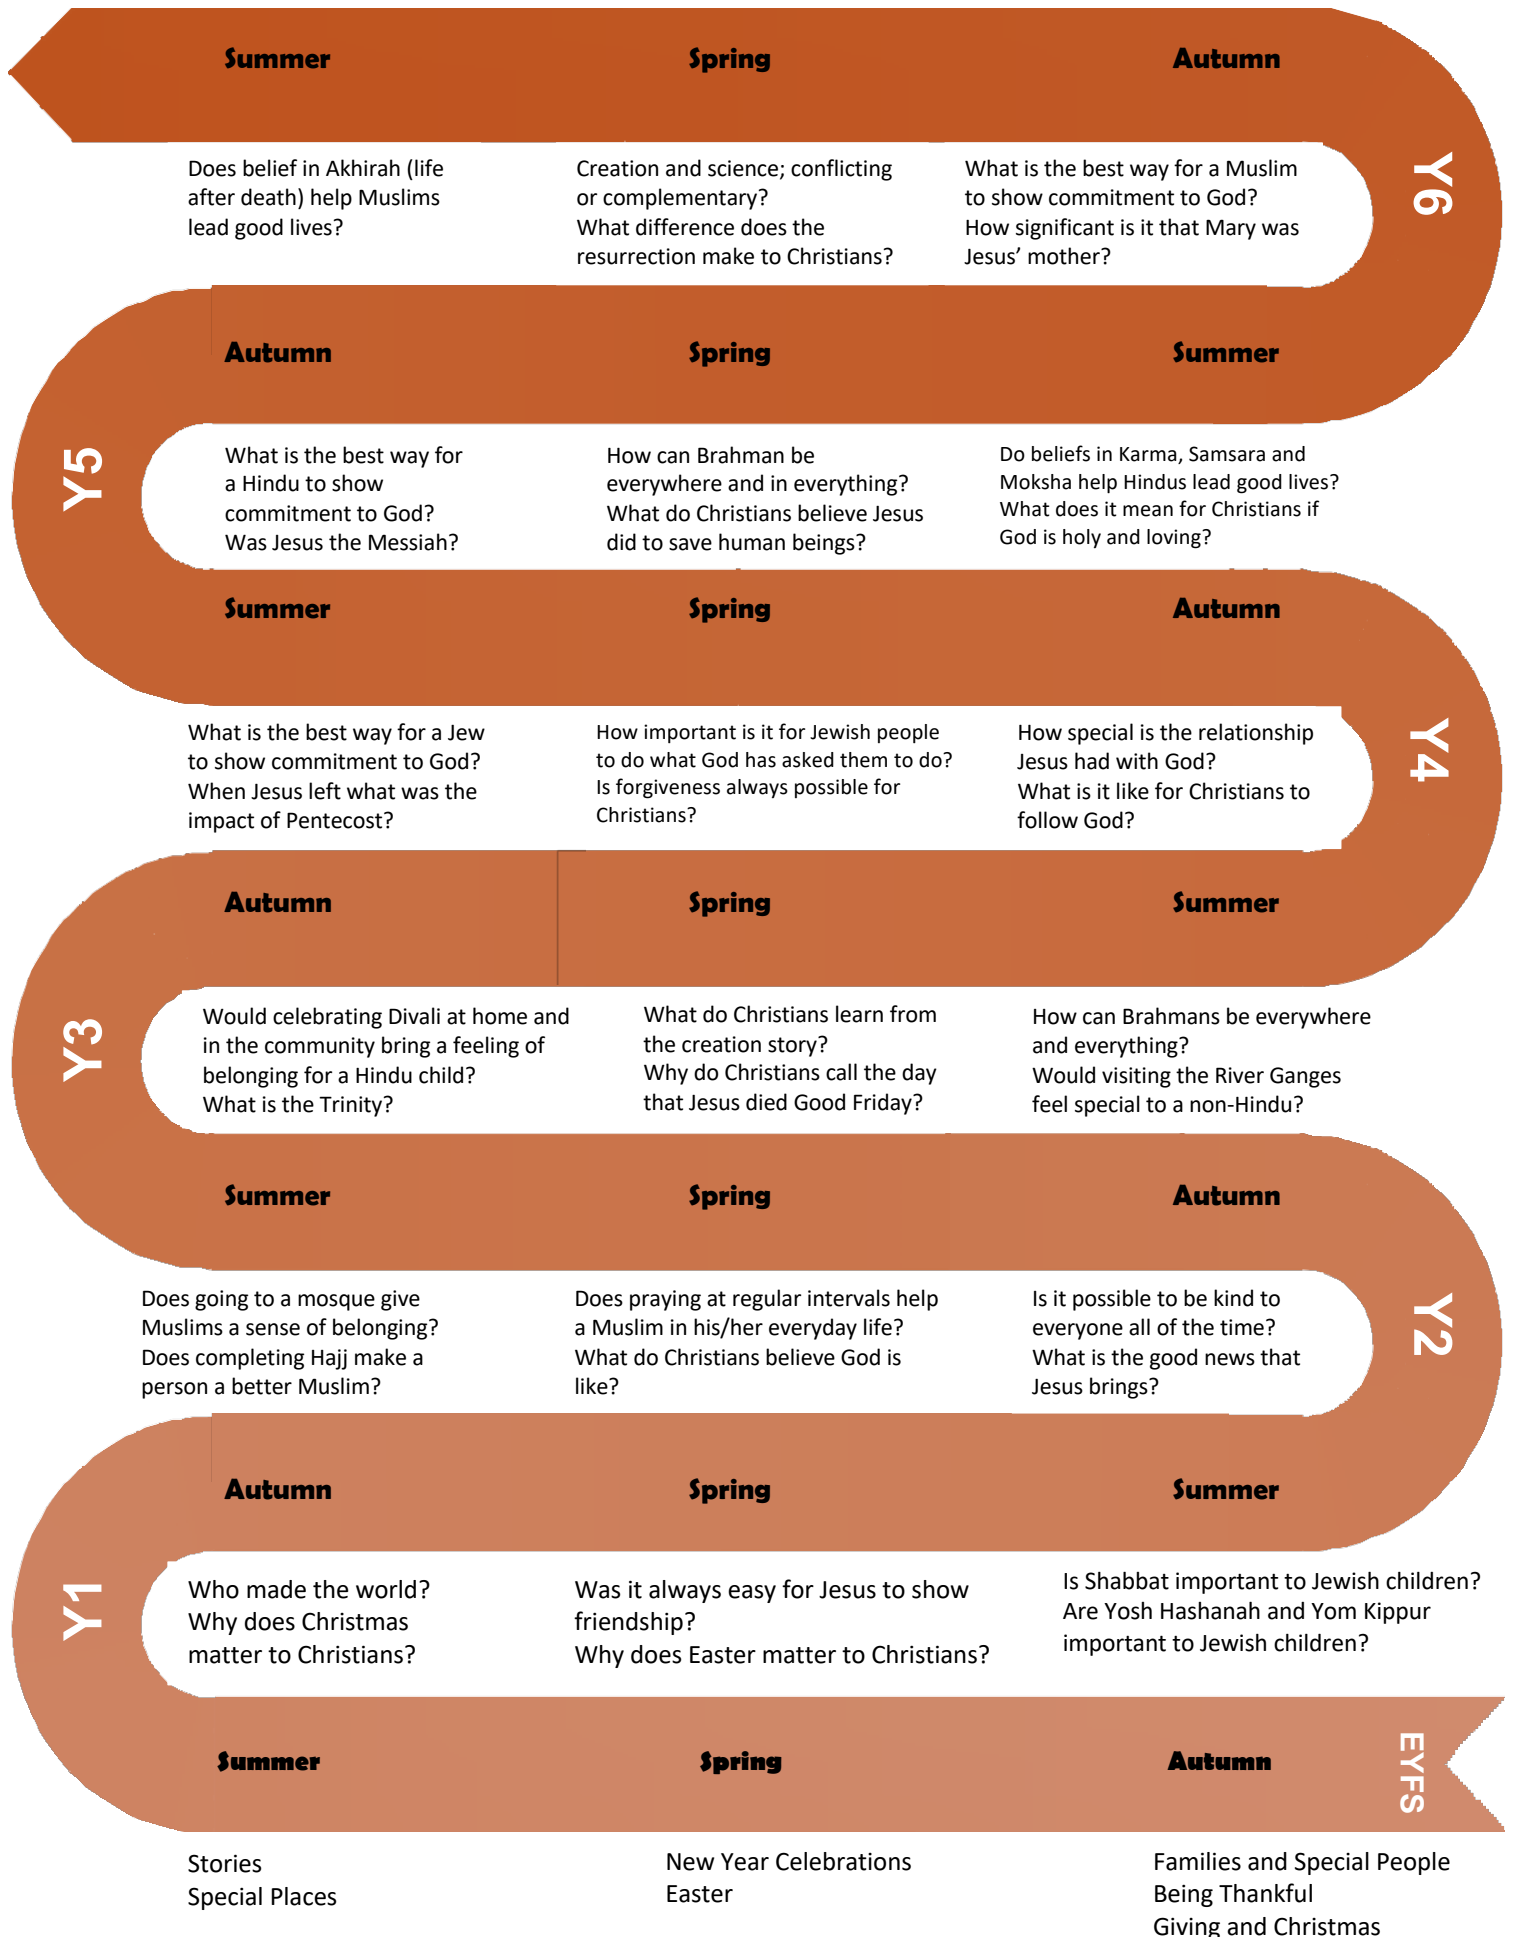

SAINT NATHANIEL'S ACADEMY
RE CURRICULUM MAP

SAINT NATHANIEL'S ACADEMY
RE CURRICULUM MAP